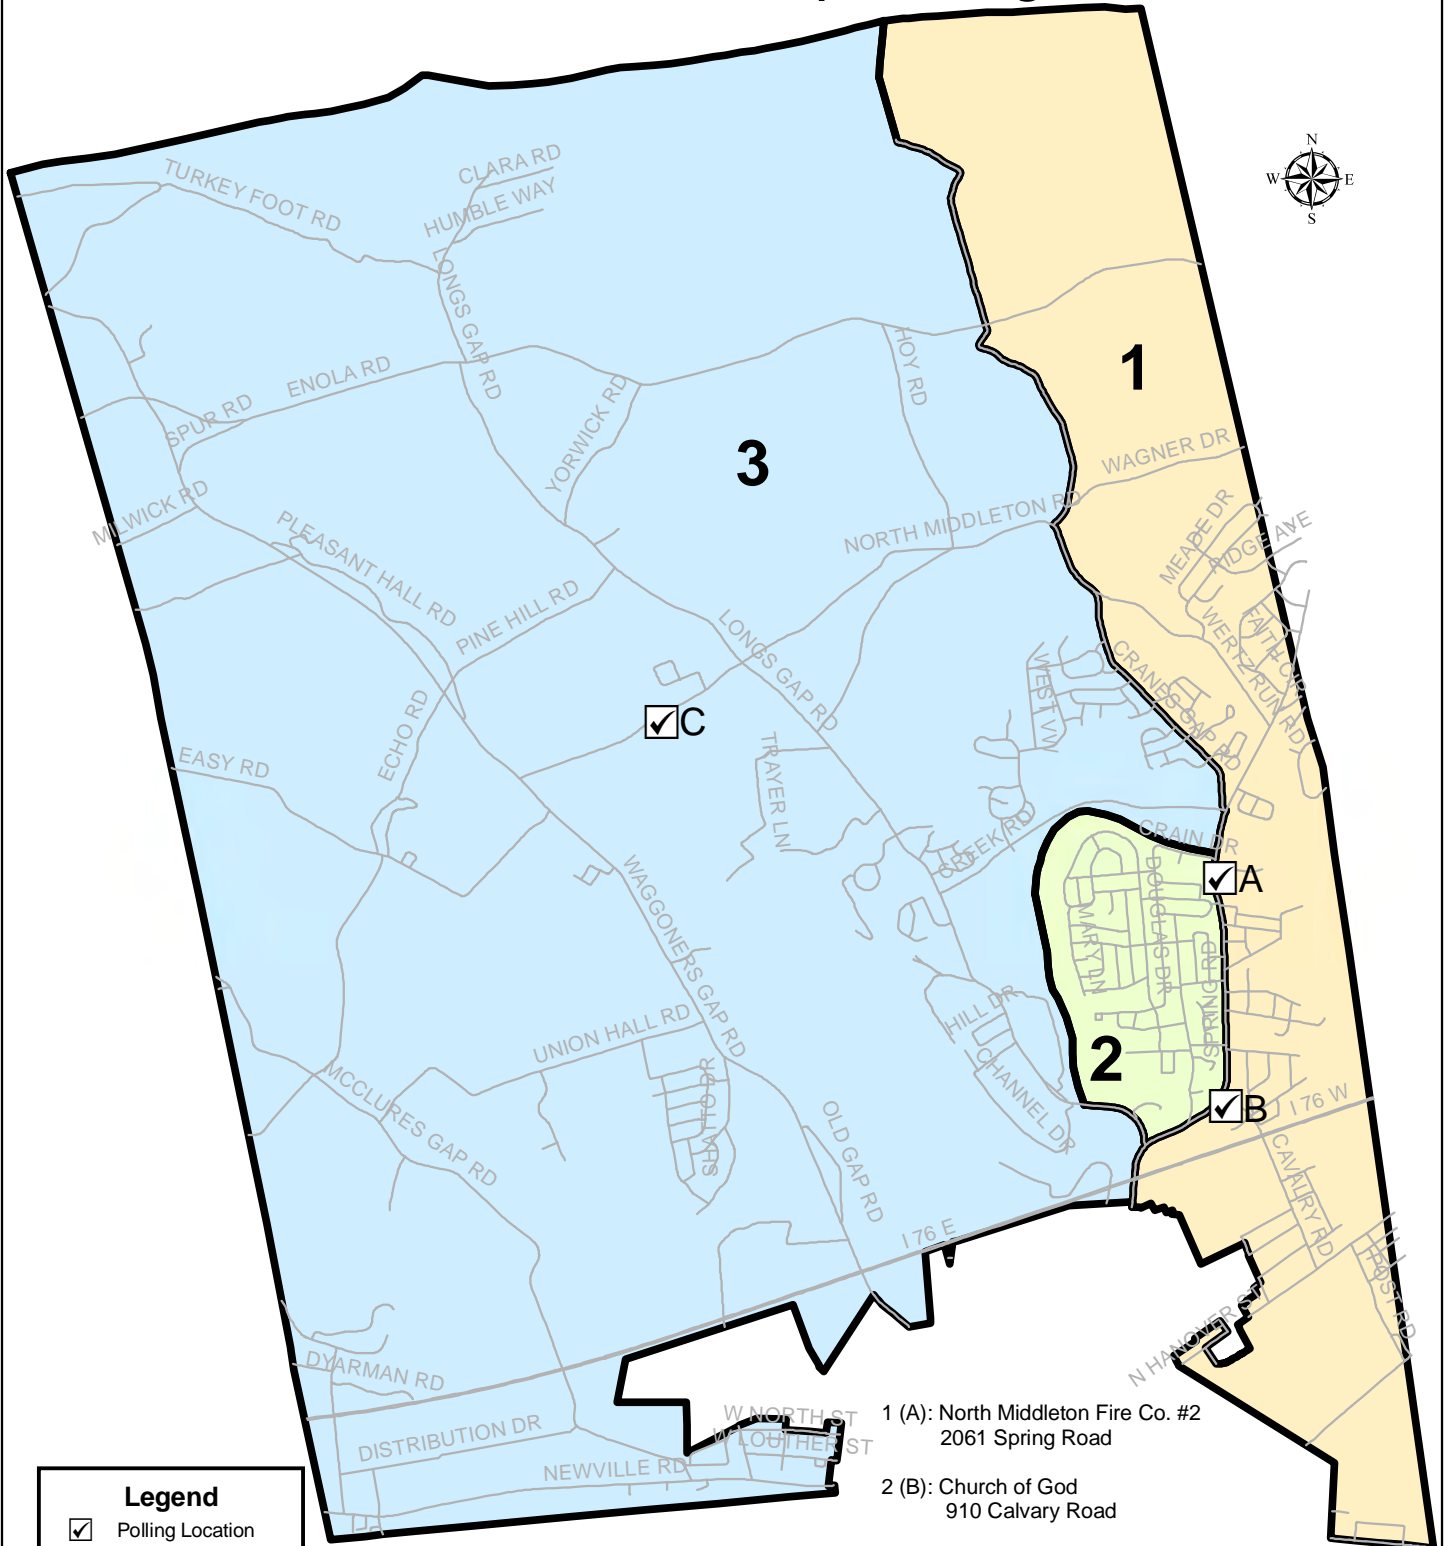

# North Middleton Township Voting Precincts

**Legend**

- Polling Location
- Roads

**Voting Precincts**

- Precinct Boundaries
- North Middleton 1
- North Middleton 2
- North Middleton 3

- 1 (A): North Middleton Fire Co. #2  
2061 Spring Road
- 2 (B): Church of God  
910 Calvary Road
- 3 (C): North Middleton Fire Co. #1  
310 North Middleton Road

Prepared by:  
Cumberland County GIS  
April 2009